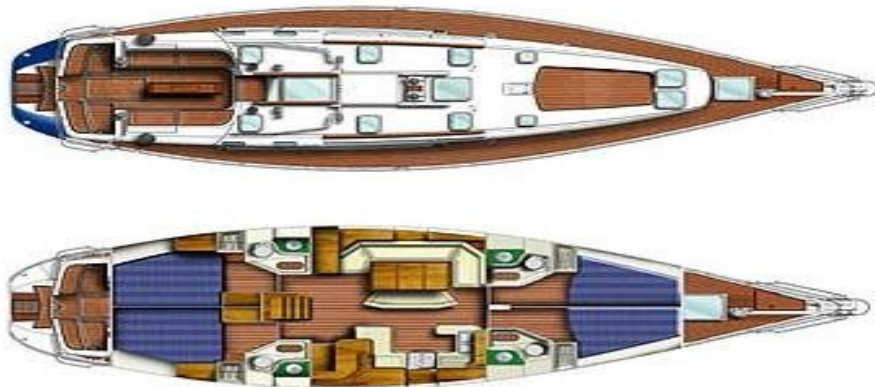

Layout

Safety
Life-raft
Life Jackets

Safety belts
Safety belts
Wire cutter
Radar Reflector
Black balls
Fog horn
Fire extinguishers
Torch light
First aid kit
Flares
Emergency tiller
Horseshoes buoys
Emergency lights
Manual bilge pump
Elec. Bilge pump
Floating light

NAVIGATION EQUIPMENT
Nautical charts
Greek waters Pilot

Hand-bearing compass
Speed Log
Wind instruments
Echo sounder
Binoculars
Barometer
Cockpit compass
GPS
VHF

Deck
Electric anchor winch
Bathing ladder
Main & Spare anchor
rope & chain
Winch handles
Dinghy Oars & pump
Outboard motor
Fenders
Gangway
Mooring lines
Boat hook